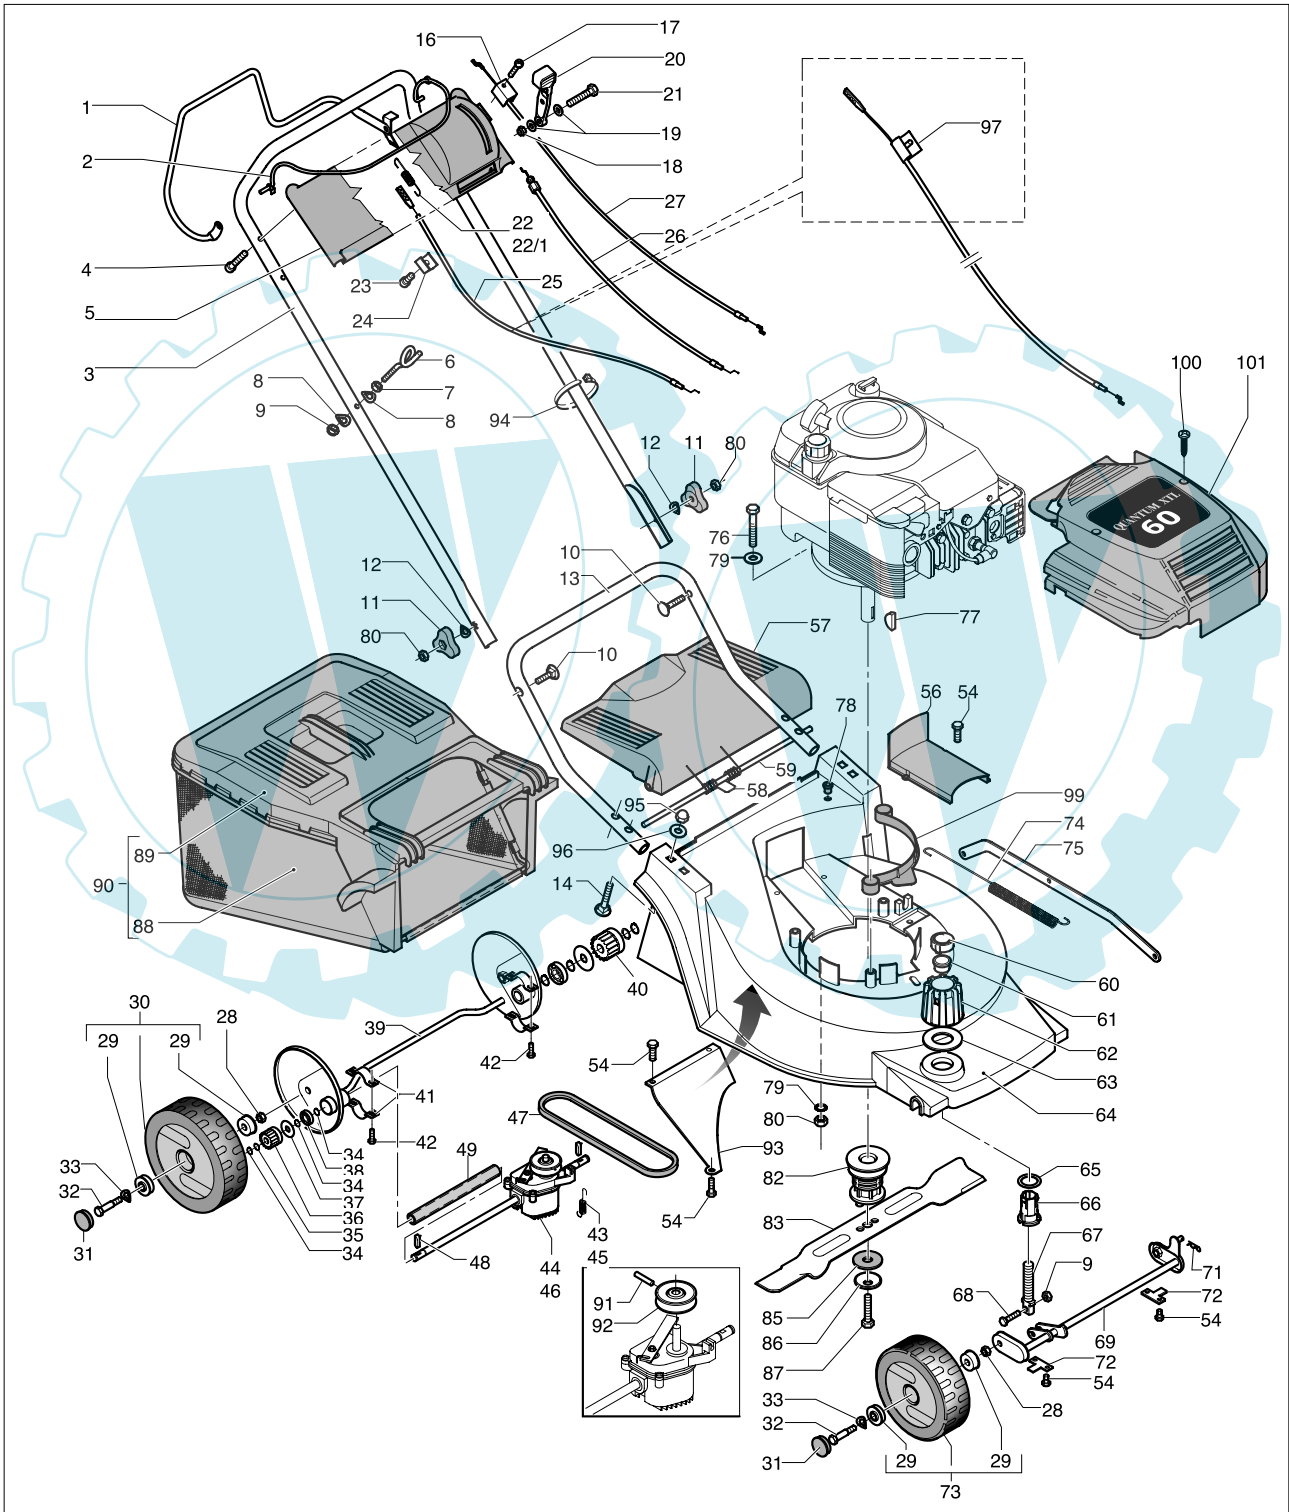

ELECTROLUX OUTDOOR PRODUCTS

brand	McCULLOCH

date	2002-01	SHEET 1/2

Model
LM6047CD

Product number
9538783-08 McCulloch

The Electrolux Group. The world's No.1 choice.

Ihr Ersatzteilspezialist im Internet